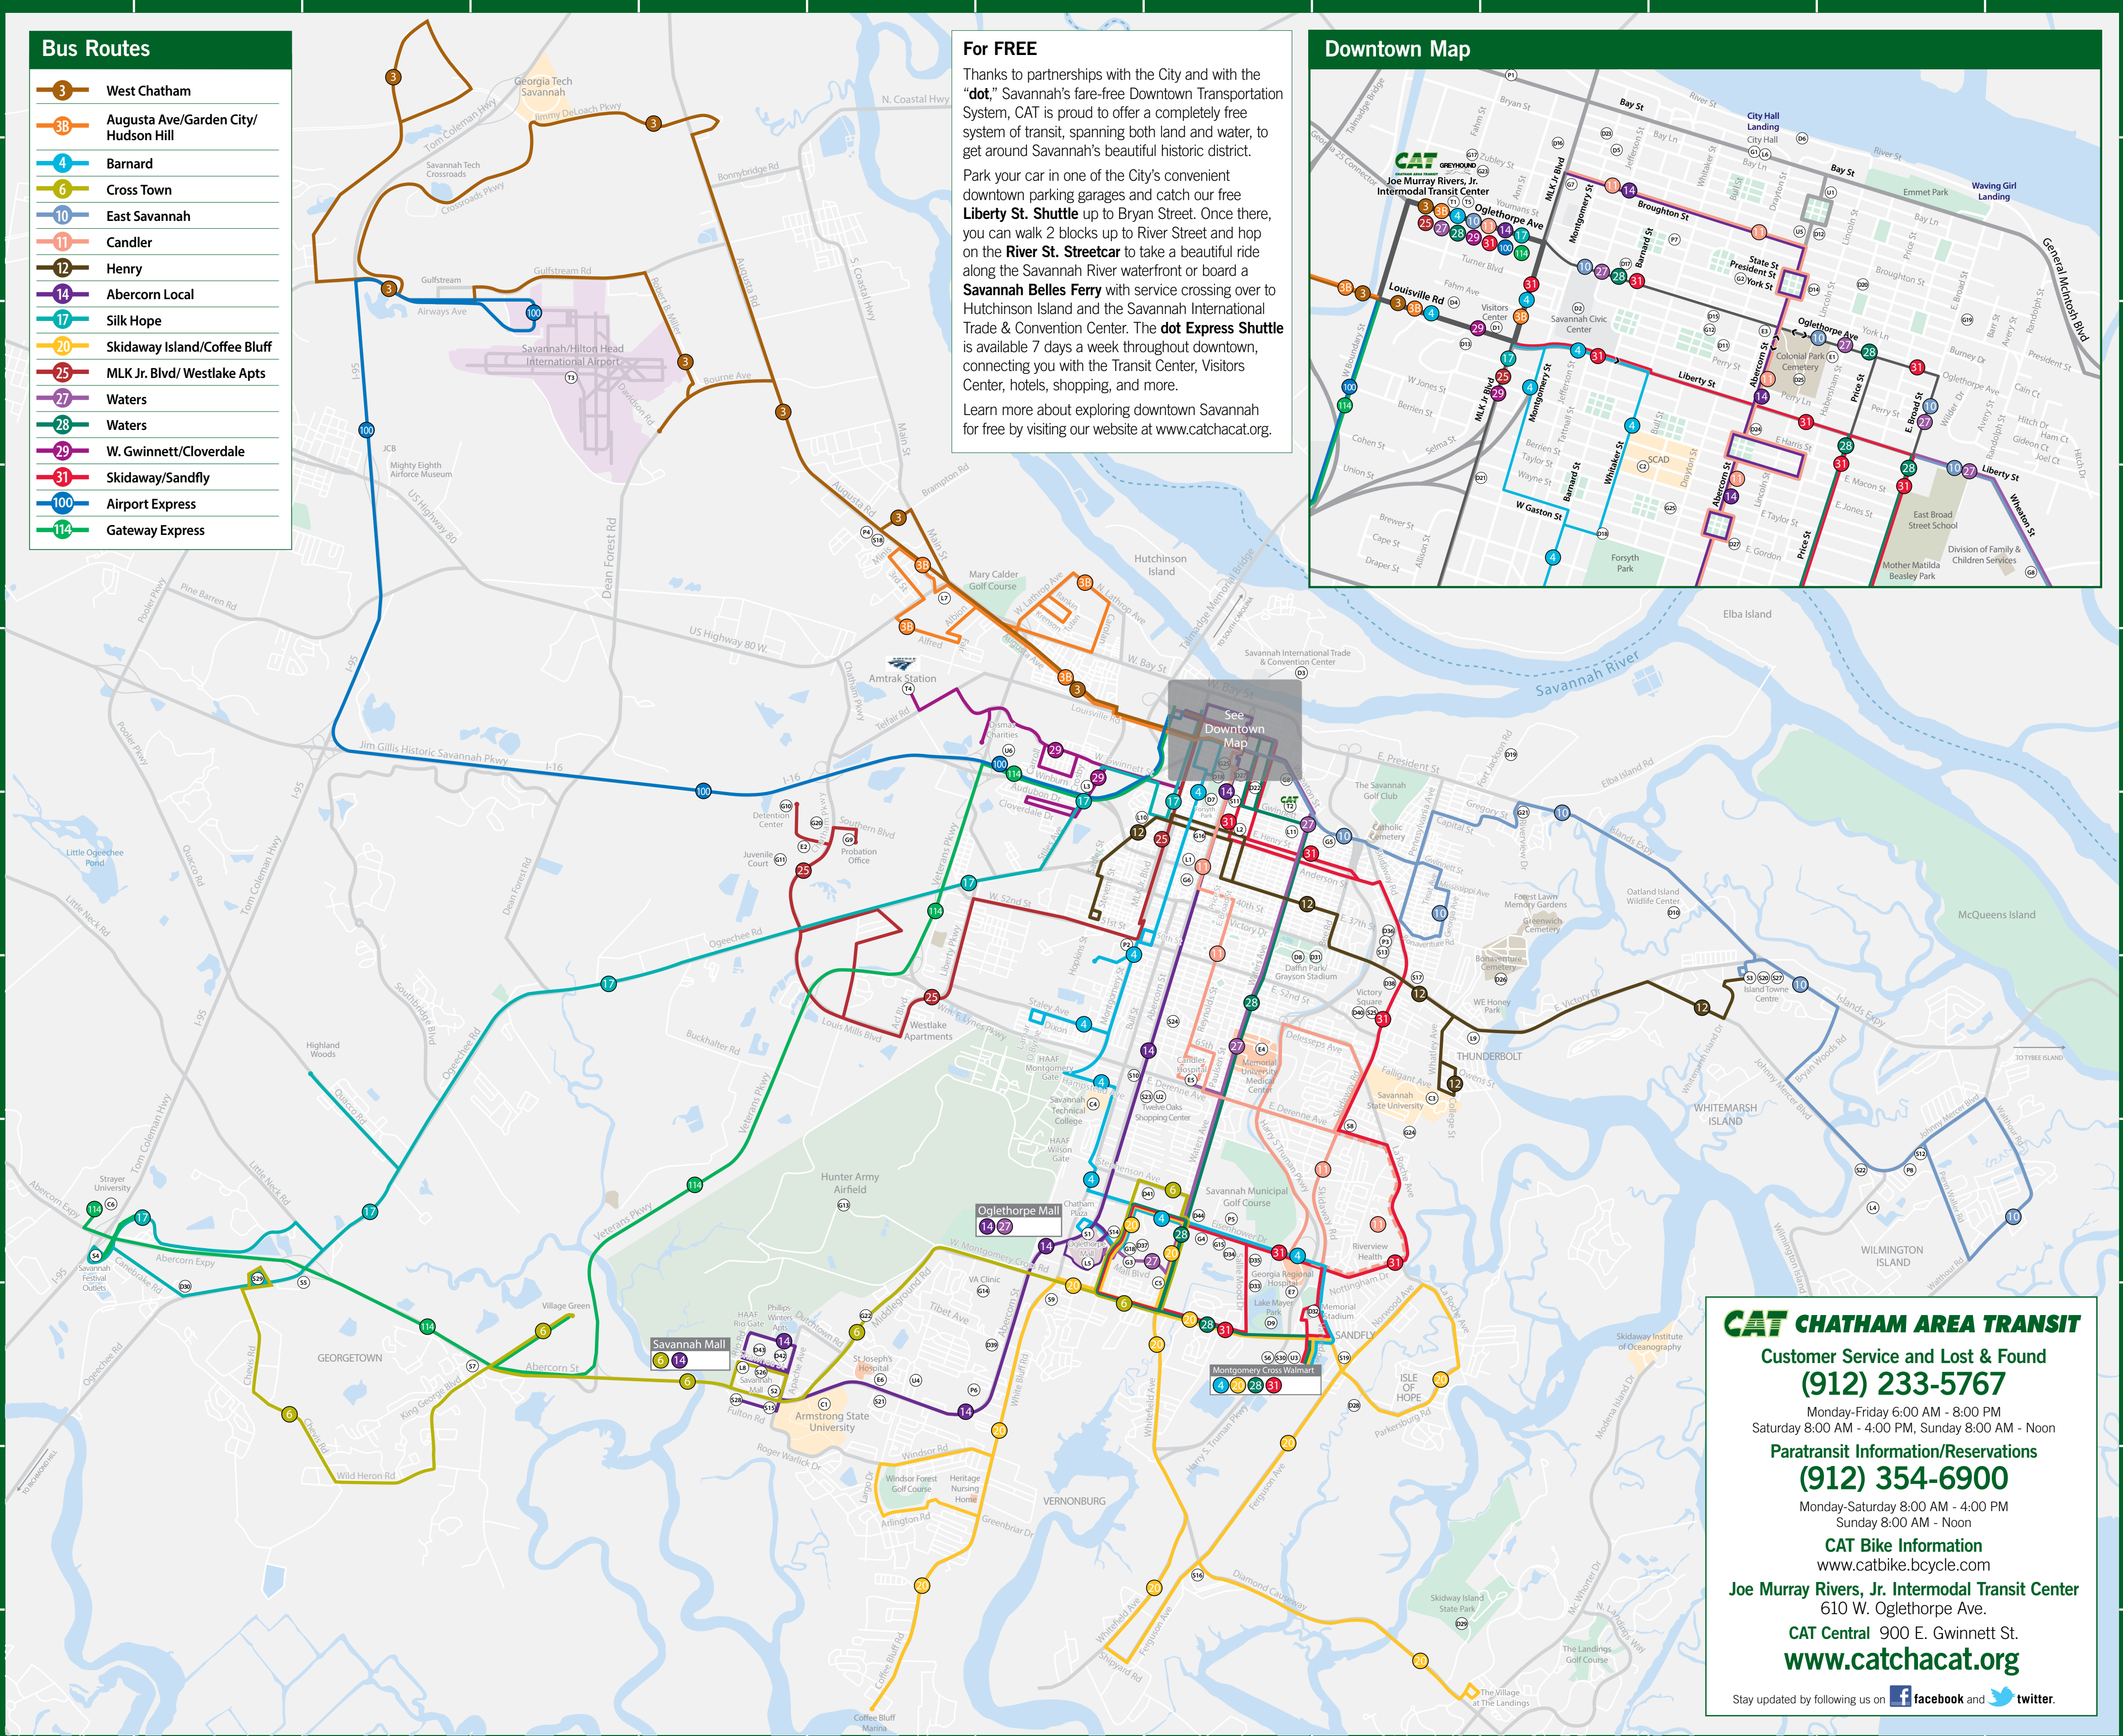

1. ### Bus Routes
2. **3** West Chatham
   - **3B** Augusta Ave/Garden City/Hudson Hill
   - **4** Barnard
   - **6** Cross Town
   - **10** East Savannah
   - **11** Candler
   - **12** Henry
   - **14** Abercorn Local
   - **17** Silk Hope
   - **20** Skidaway Island/Coffee Bluff
   - **25** MLK Jr. Blvd/Westlake Apts
   - **27** Waters
   - **28** Waters
   - **29** W. Gwinnett/Cloverdale
   - **31** Skidaway/Sandfly
   - **100** Airport Express
   - **114** Gateway Express

CAT CHATHAM AREA TRANSIT

Customer Service and Lost & Found
(912) 233-5767
Monday-Friday 6:00 AM - 8:00 PM
Saturday 8:00 AM - 4:00 PM, Sunday 8:00 AM - Noon

Paratransit Information/Reservations
(912) 354-6900
Monday-Saturday 8:00 AM - 4:00 PM
Sunday 8:00 AM - Noon

CAT Bike Information
www.catbike.bicycle.com

Joe Murray Rivers, Jr. Intermodal Transit Center
610 W. Oglethorpe Ave.

CAT Central 900 E. Gwinnett St.
www.catchacat.org

Stay updated by following us on [Facebook](#) and [Twitter](#).