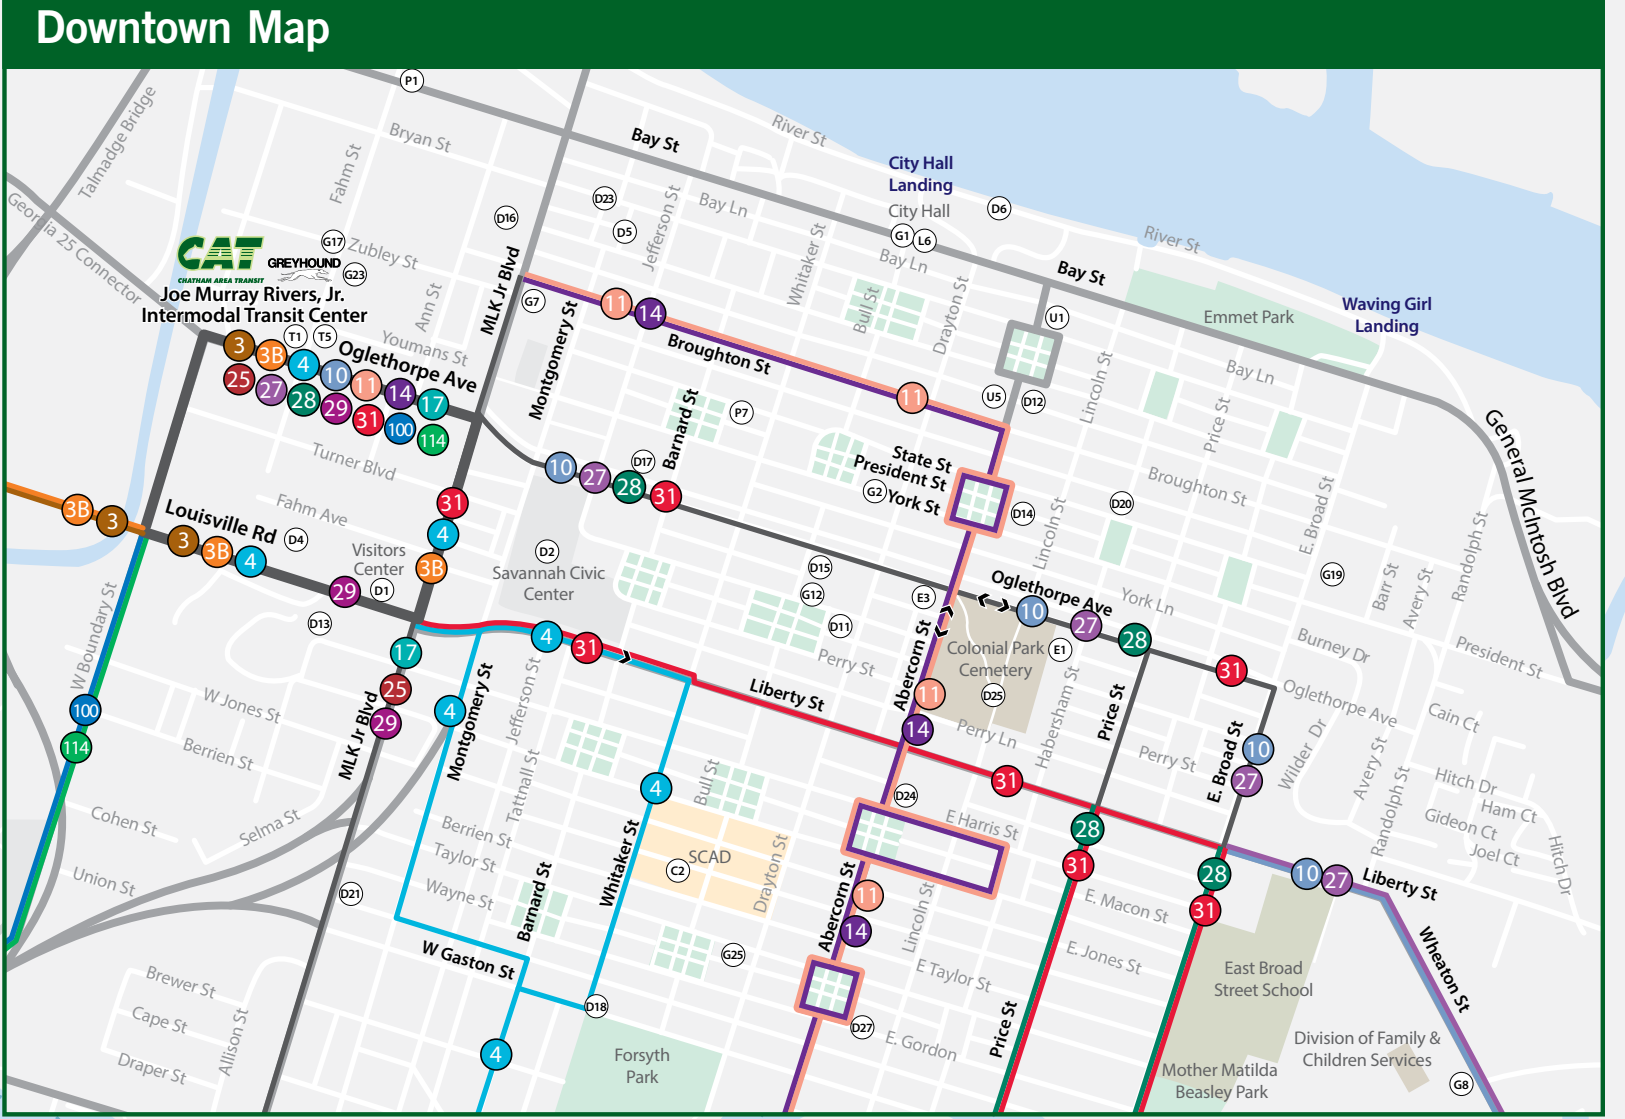

CAT CHATHAM AREA TRANSIT

1. ### Bus Routes
2. 3 West Chatham
   - 38 Augusta Ave/Garden City/Hudson Hill
   - 4 Barnard
   - 6 Cross Town
   - 10 East Savannah
   - 11 Candler
   - 12 Henry
   - 14 Abercorn Local
   - 17 Silk Hope
   - 20 Skidaway Island/Coffee Bluff
   - 25 MLK Jr. Blvd/Westlake Apts
   - 27 Waters
   - 28 Waters
   - 29 W. Gwinnett/Cloverdale
   - 31 Skidaway/Sandfly
   - 100 Airport Express
   - 114 Gateway Express

CAT CHATHAM AREA TRANSIT

Customer Service and Lost & Found
(912) 233-5767
Monday-Friday 6:00 AM - 8:00 PM
Saturday 8:00 AM - 4:00 PM, Sunday 8:00 AM - Noon

Paratransit Information/Reservations
(912) 354-6900
Monday-Saturday 8:00 AM - 4:00 PM
Sunday 8:00 AM - Noon

CAT Bike Information
www.catbike.bicycle.com

Joe Murray Rivers, Jr. Intermodal Transit Center
610 W. Oglethorpe Ave.

CAT Central 900 E. Gwinnett St.
www.catchacat.org

Stay updated by following us on [Facebook](#) and [Twitter](#).