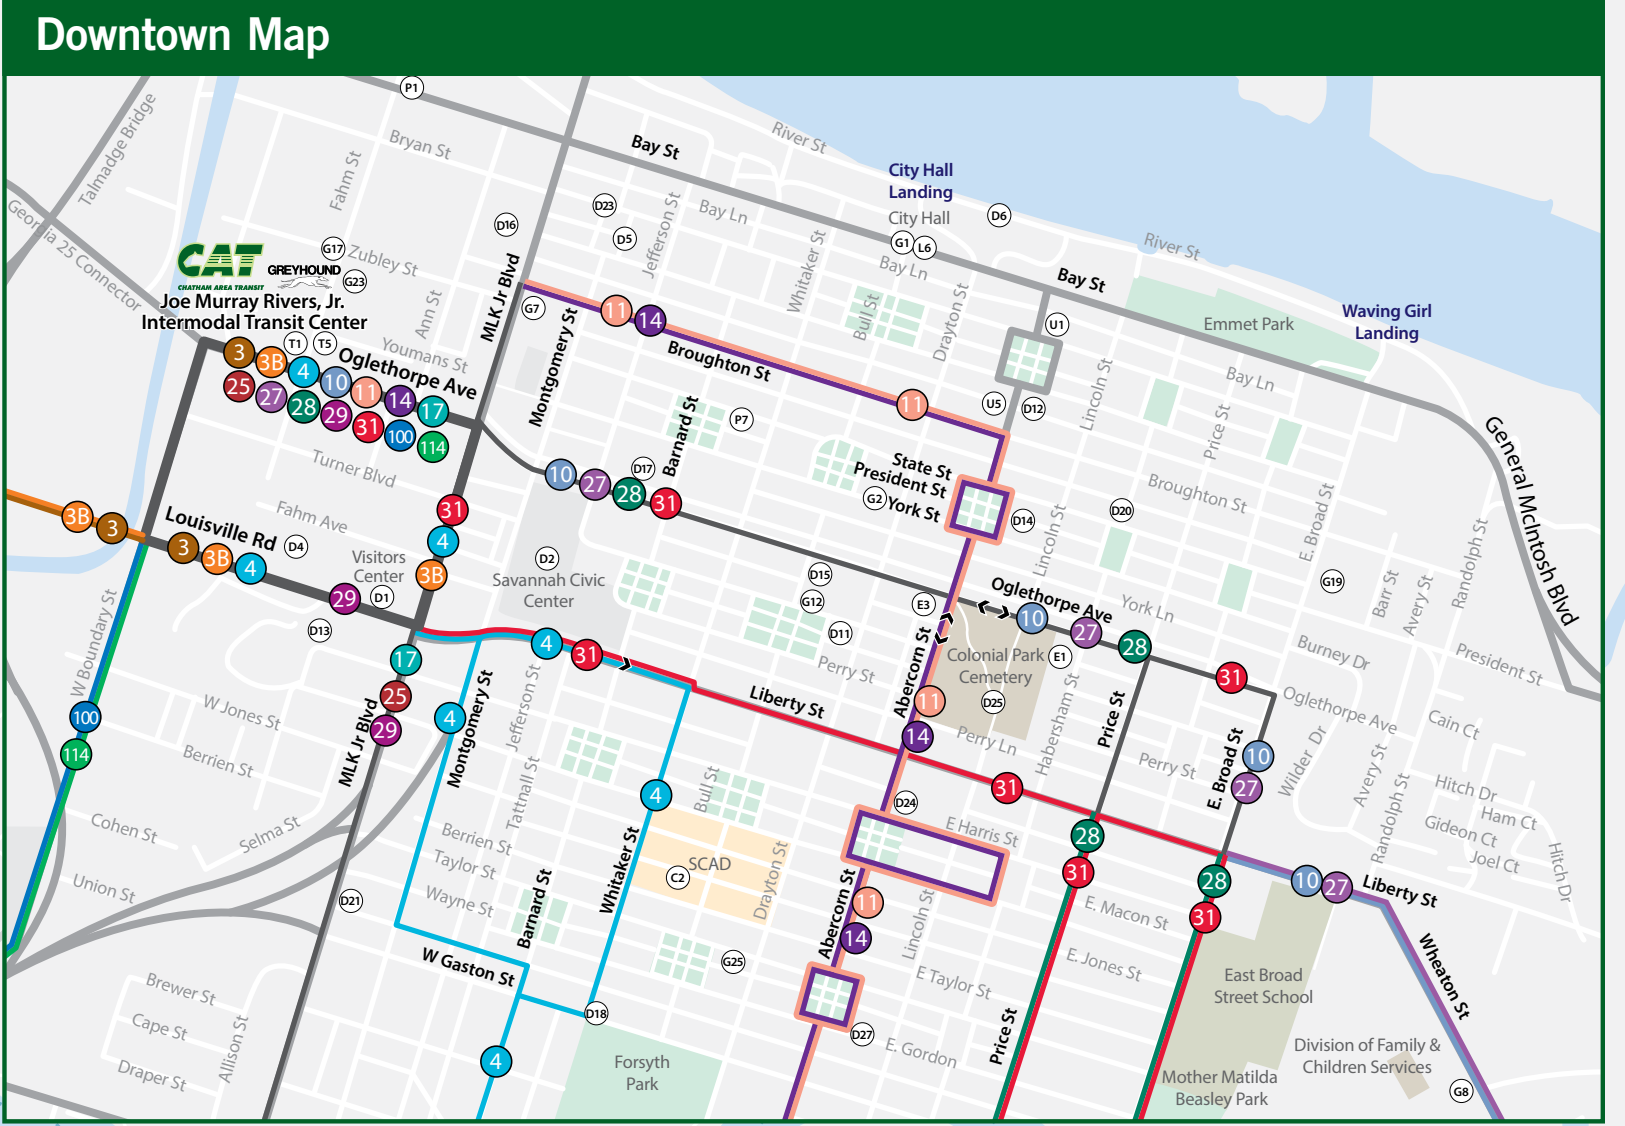

1. ### Bus Routes
2. **3** West Chatham
   - **3B** Augusta Ave/Garden City/Hudson Hill
   - **4** Barnard
   - **6** Cross Town
   - **10** East Savannah
   - **11** Candler
   - **12** Henry
   - **14** Abercorn Local
   - **17** Silk Hope
   - **20** Skidaway Island/Coffee Bluff
   - **25** MLK Jr. Blvd/Westlake Apts
   - **27** Waters
   - **28** Waters
   - **29** W. Gwinnett/Cloverdale
   - **31** Skidaway/Sandfly
   - **100** Airport Express
   - **114** Gateway Express

CAT CHATHAM AREA TRANSIT

Customer Service and Lost & Found
(912) 233-5767
Monday-Friday 6:00 AM - 8:00 PM
Saturday 8:00 AM - 4:00 PM, Sunday 8:00 AM - Noon

Paratransit Information/Reservations
(912) 354-6900
Monday-Saturday 8:00 AM - 4:00 PM
Sunday 8:00 AM - Noon

CAT Bike Information
www.catbike.bicycle.com

Joe Murray Rivers, Jr. Intermodal Transit Center
610 W. Oglethorpe Ave.

CAT Central 900 E. Gwinnett St.
www.catchacat.org

Stay updated by following us on [Facebook](#) and [Twitter](#).