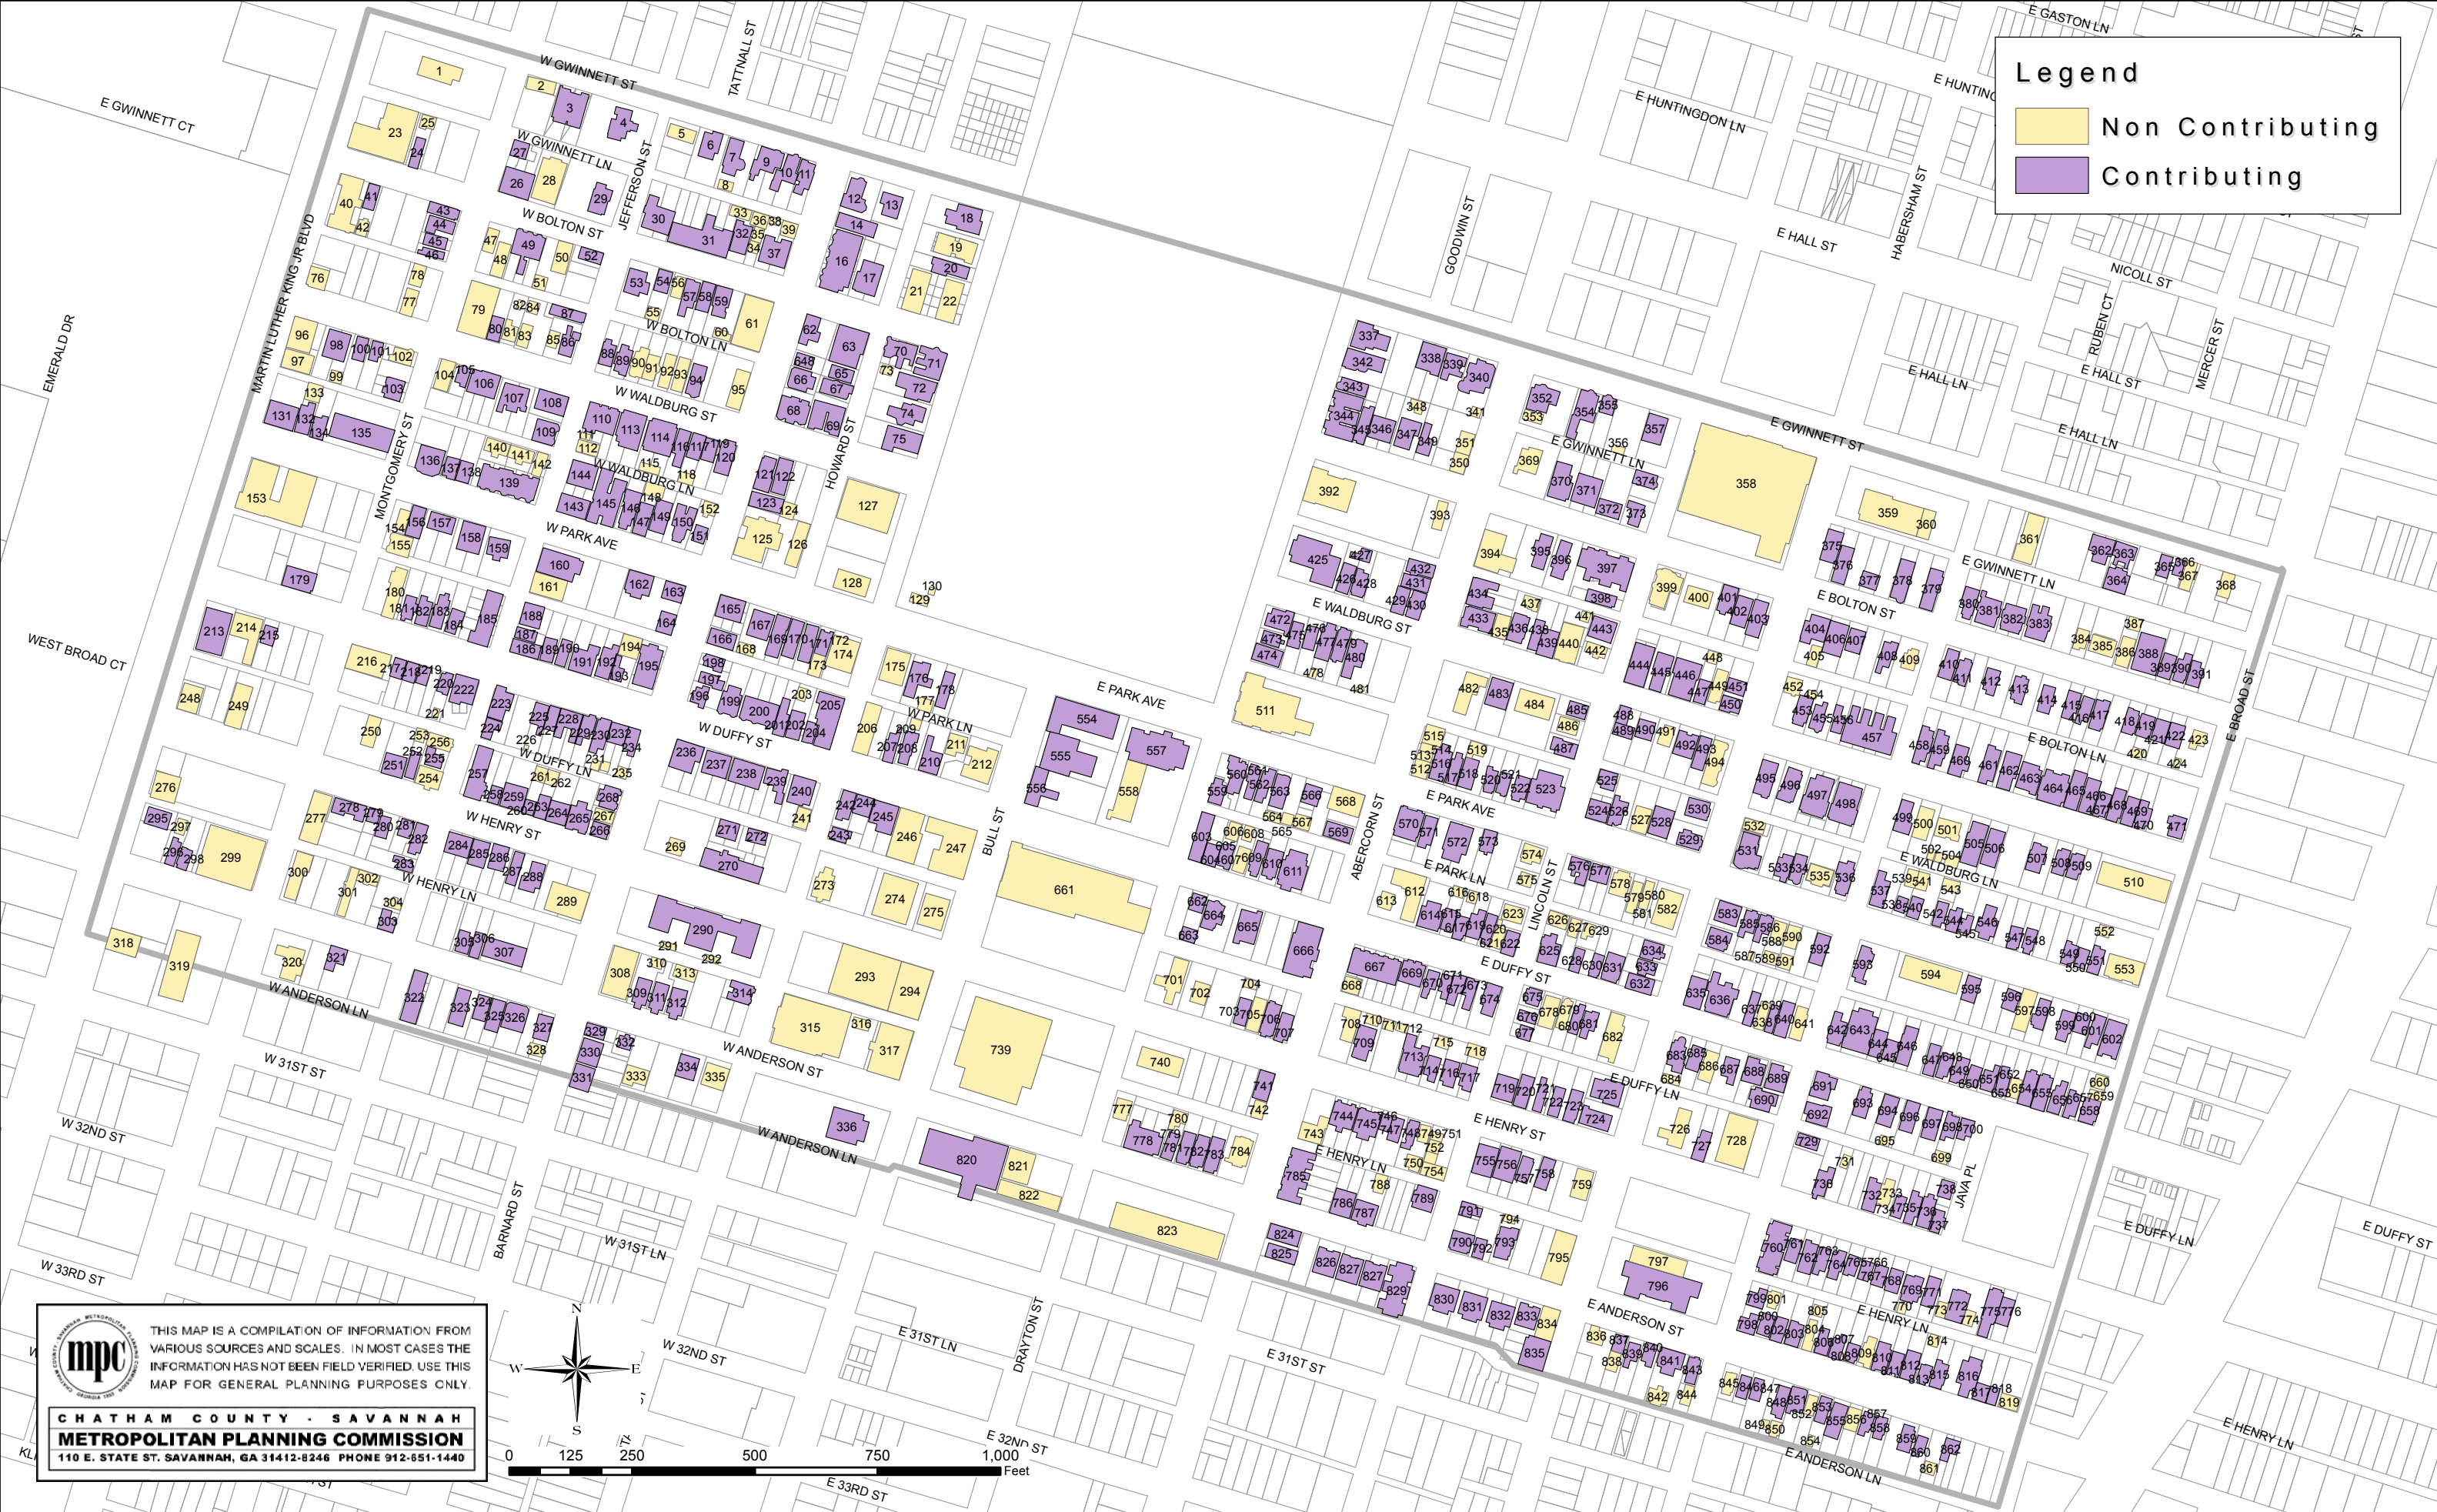

VICTORIAN HISTORIC DISTRICT Historic Buildings Map

Updated: 12/3/2014

Legend

- Non Contributing
- Contributing

 THIS MAP IS A COMPILATION OF INFORMATION FROM VARIOUS SOURCES AND SCALES. IN MOST CASES THE INFORMATION HAS NOT BEEN FIELD VERIFIED. USE THIS MAP FOR GENERAL PLANNING PURPOSES ONLY.